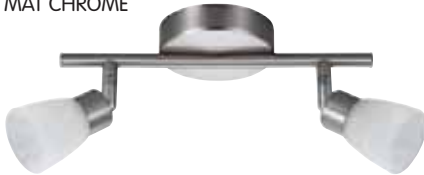

HL 744

MAT CHROME

- Operation Voltage: 220-240V / 50-60Hz
- Max 2x40W