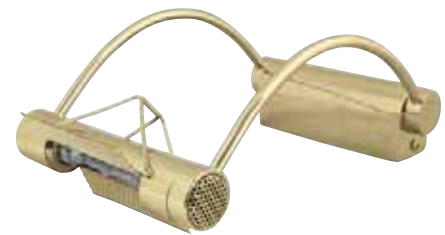

### HL 650

MAT CHROME  
CHROME  
GOLDEN

Built in electronic transformer

- Operation Voltage: 220-240V / 50-60Hz 12V
- Max 20W (JC)
- Max 35W (MR11)

### HL 651

MAT CHROME  
CHROME  
GOLDEN

Built in electronic transformer

- Operation Voltage: 220-240V / 50-60Hz 12V
- Max 2x20W (JC)
- Max 2x35W (MR11)

### HL 656

CHROME  
MAT CHROME  
GOLDEN

- Operation Voltage: 220-240V / 50-60Hz
- Max 100W

### HL 652

CHROME  
MAT CHROME  
GOLDEN  
TITANIUM BLACK

Built in electronic transformer

- Operation Voltage: 220-240V / 50-60Hz 12V
- Max 2x20W