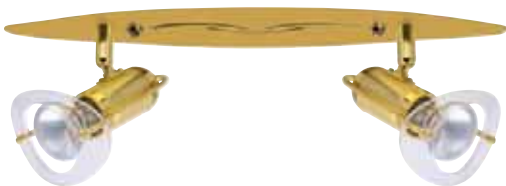

HL 706

GOLDEN + MAT GOLDEN

- Operation Voltage: 220-240V / 50-60Hz
- Max 2x40W