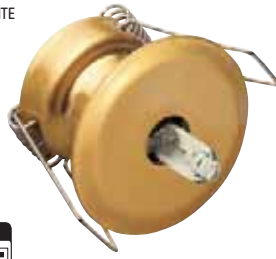

HL 766

CHROME
MAT CHROME
GOLDEN
WHITE

- 12V
- Max 20W