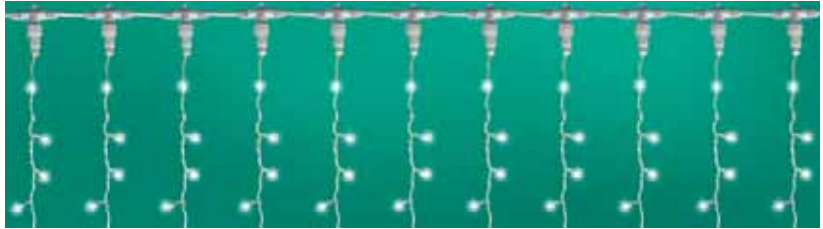

CURTAIN TWINKLIGHTS

HL 532L WHITE
• 90W 925 LED

HL 532L GREEN
• 90W 925 LED

HL 532L RED
• 108W 925 LED

HL 532L BLUE
• 90W 925 LED

HL 532 WHITE
• 403W 925 Ricebulb

- Operation Voltage: 220-240V / 50-60Hz
- h: 2,5m l: 3m