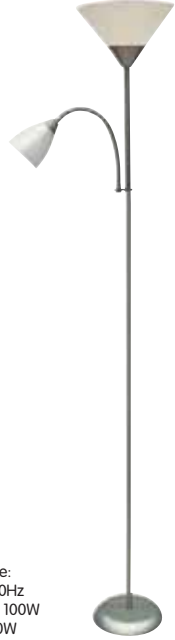

• Operation Voltage: 220-240V / 50-60Hz
• 5-7W

HL 985

WHITE
BLUE
YELLOW
RED
GREEN

• Operation Voltage: 220-240V / 50-60Hz
• 1.5W

HL 986

BLUE
YELLOW
ORANGE
GREEN
BLACK

• Operation Voltage: 220-240V / 50-60Hz
• 1W

Floor Lamps

HL 080

WHITE
BLUE
GREEN
ORANGE

• Operation Voltage: 220-240V / 50-60Hz
• Max 100W

HL 081

WHITE

• Operation Voltage: 220-240V / 50-60Hz
• Mother: E27 Max 100W
• Baby: E14 Max 40W

HL 082

WHITE

• Operation Voltage: 220-240V / 50-60Hz
• Mother: E27 Max 100W
• Baby: E14 Max 40W