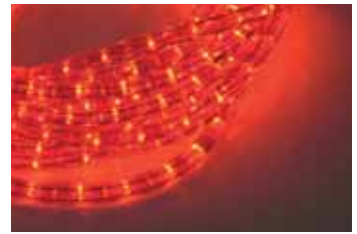

ROPELIGHT

2 LINE / 3 LINE
100 m roll
13 mm
10 accessories

CLEAR

YELLOW

RED

BLUE

GREEN

COLORFULL