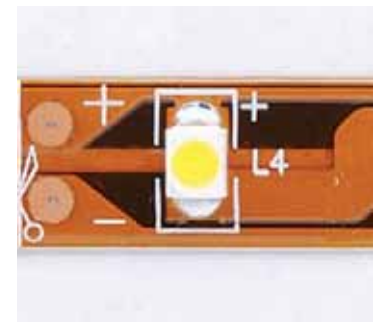

HL 541L

NONWATERPROOF
5m ROLL
1m/60 LED

- Operation Voltage:
  AC 220-240V / 50-60Hz, DC12V

Led Drivers

HL 547