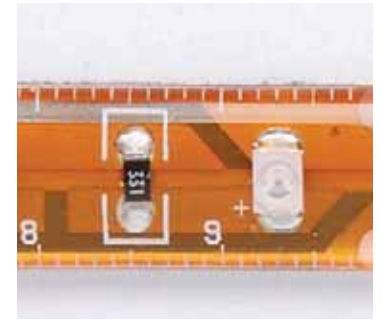

HL 540L

WATERPROOF
5m ROLL
1m/60 LED

- Operation Voltage:
  AC 220-240V / 50-60Hz, DC12V