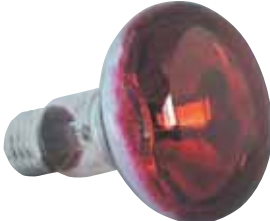

60W
RED

- 220-240V / 50-60Hz
- Average Life: 1000 Hours

R80